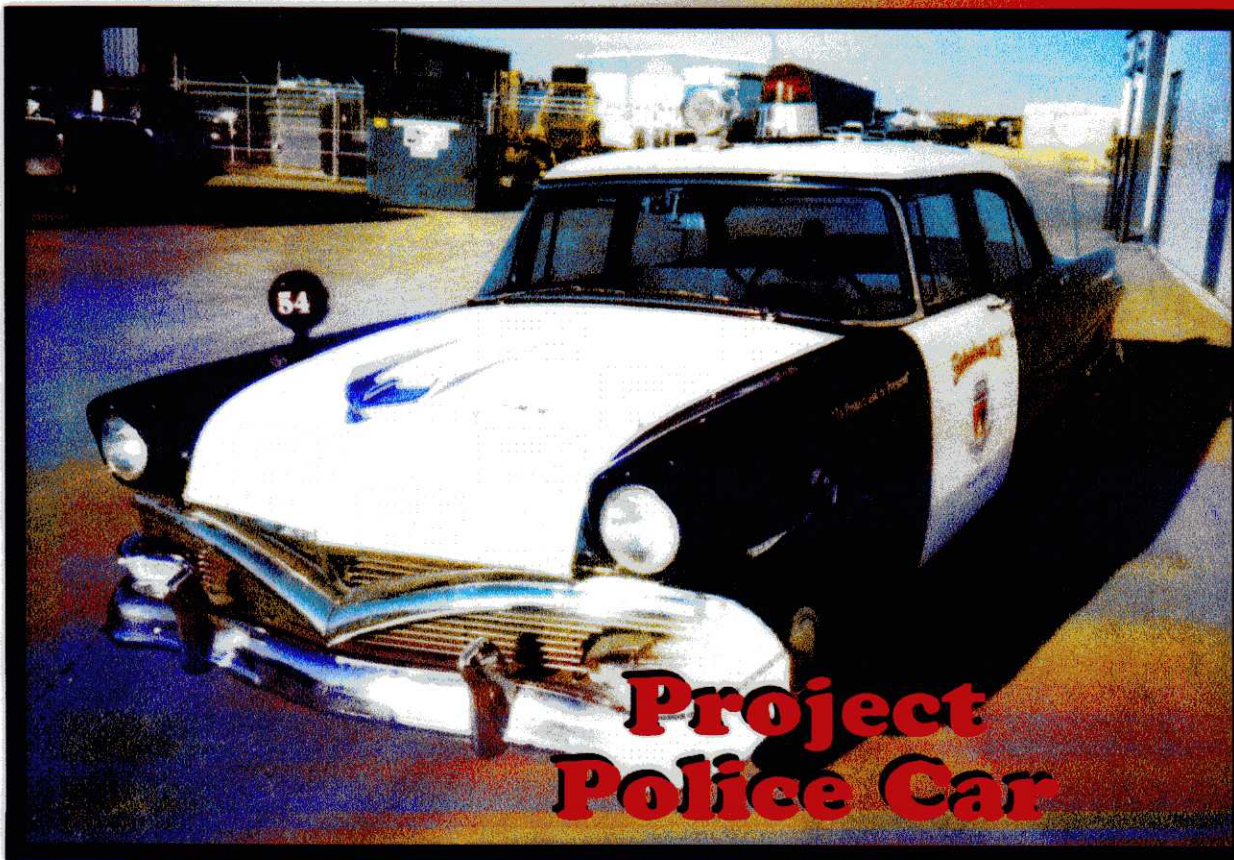

Fabulous 50's

THE

Customline

1996 FALL EDITION

**Project
Police Car**

1956 Meteor Niagara Sedan

"to protect and preserve"

*FORD*MONARCH*MERCURY*METEOR*EDELSEL*THUNDERBIRD*LINCOLN*FORD & MERC TRUCKS*